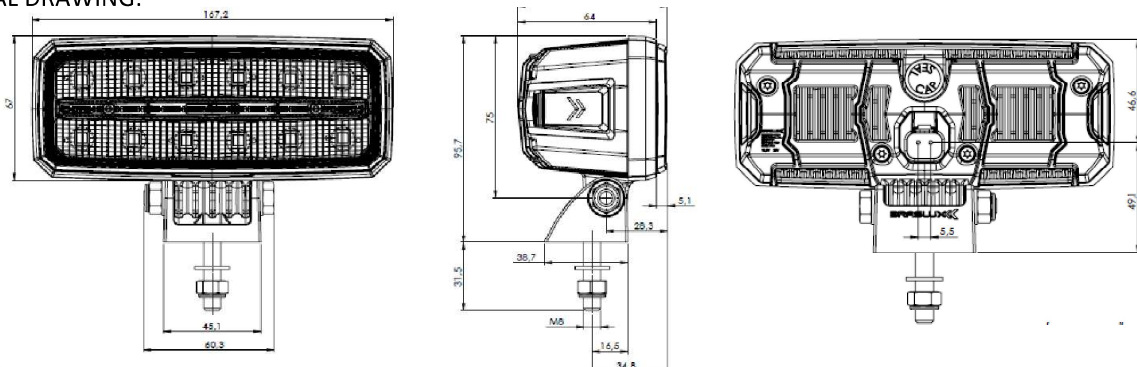

TECHNICAL DRAWING:

Unit of measure in millimeters