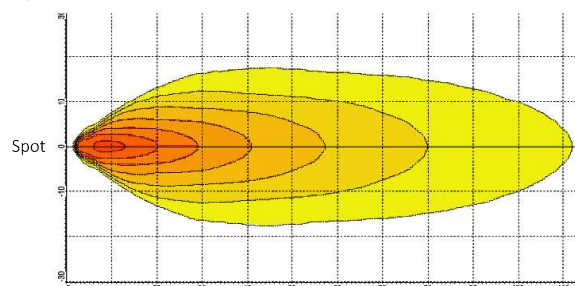

TECHNICAL DRAWING:

Unit of measure in millimeters