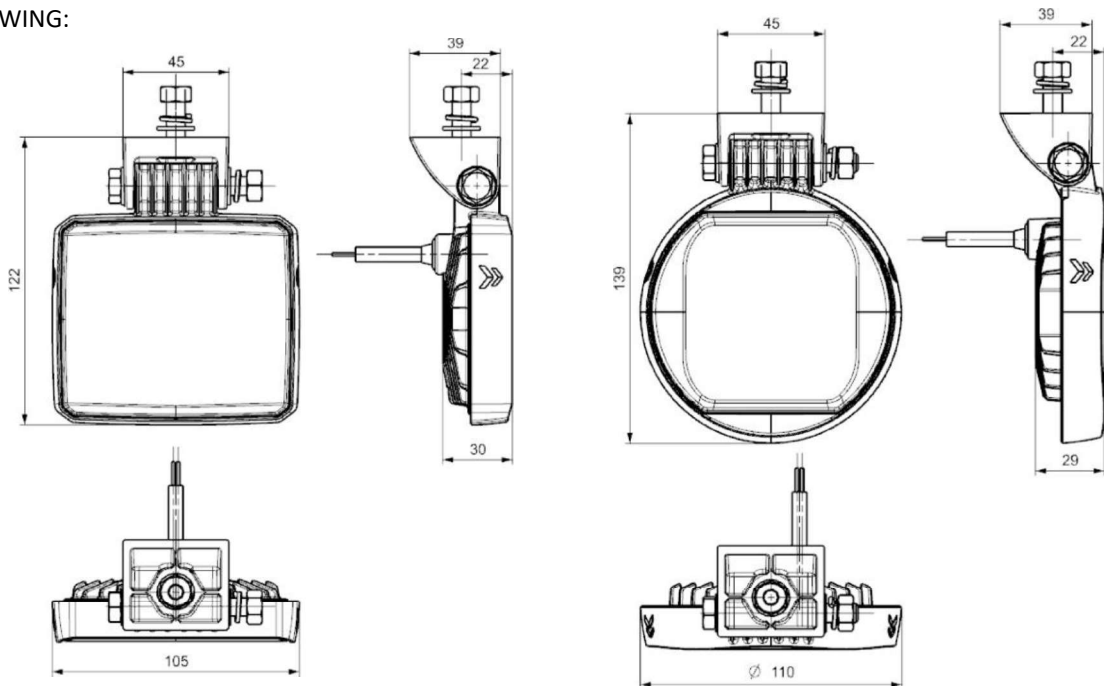

SUGGESTED APPLICATIONS

Illustrative image

TECHNICAL DATA:

Part number	Operation voltage	Connection	Power	Luminous flux	Lens	Housing	Assembly	Max.torque	Weight
8263.80.305	12-24V	Wires	6W	900lm	PMMA	ABS	Screw M8	8 N.m	0,204 Kg
8264.80.305			4,6W	700lm					0,193 Kg

For more information, visit the website www.braslux.com.br

TECHNICAL DRAWING:

Unit of measure in millimeters