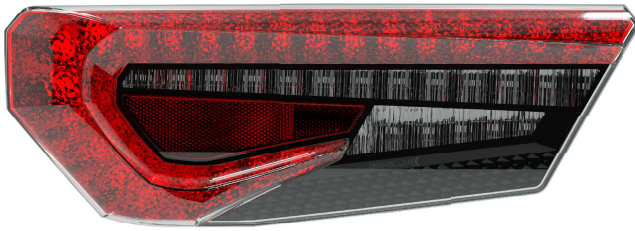

VOLKAN LIGHT 8118

The Volkan light features a modern and imposing design, along with the highest electronic technology. It is a robust, reliable product ready for application and modernization of your implement. It can be used with or without assembly base and triangle set, and when combined, they form a harmonious and distinctive combination.

- Infinite edge lighting
- Integrated flasher
- Auxiliary retroreflective

SUGGESTED APPLICATIONS

Illustrative image

TECHNICAL DATA:

Right Side	Left Side	Descriptions	Voltage	Connection	Power	Lens	Housing	Reflector	Fixation	Torque máx.	Weight
8118.LD.000	8118.LE.000	Assembly Light Volkan	12/24V	AMP 5 VIAS	Tail 0,5W Stop 3,0 W Turn 4,0 W Reversing 3,5 W	PMMA	ABS	ABS	Top Rear	1,5 N.m	0,920Kg
8118.LD.001	8118.LE.001	Assembly Light Volkan							Top Rear		
8118.80.306	8118.81.306	Light Volkan							Prisoner M5		0,698 Kg