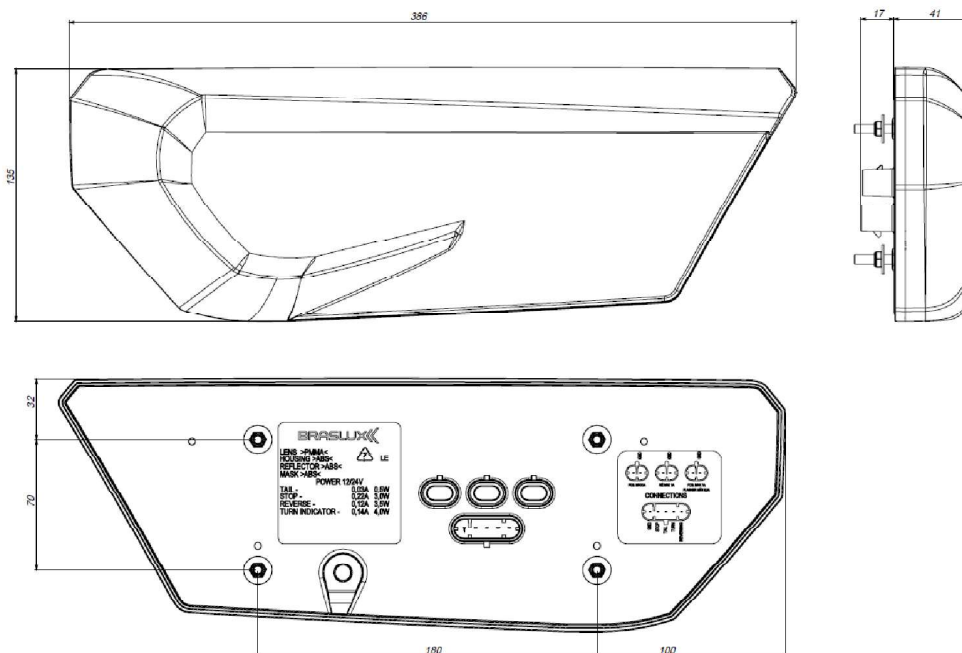

VOLKAN LIGHT 8118

The Volkan light features a modern and imposing design, along with the highest electronic technology. It is a robust, reliable product ready for application and modernization of your implement. It can be used with or without assembly base and triangle set, and when combined, they form a harmonious and distinctive combination.

- Infinite edge lighting
- Integrated flasher
- Auxiliary retroreflective

SUGGESTED APPLICATIONS

Illustrative image

TECHNICAL DATA:

Right Side	Left Side	Descriptions	Voltage	Connection	Power	Lens	Housing	Reflector	Fixation	Torque máx.	Weight
8118.LD.000	8118.LE.000	Assembly Light Volkan	12/24V	AMP 5 VIAS	Tail 0,5W Stop 3,0 W Turn 4,0 W Reversing 3,5 W	PMMA	ABS	ABS	Top Rear	1,5 N.m	0,920Kg
8118.LD.001	8118.LE.001	Assembly Light Volkan							Top Rear		
8118.80.306	8118.81.306	Light Volkan							Prisoner M5		0,698 Kg

For more information, visit the website www.braslux.com.br

TECHNICAL DRAWING:

Unit of measure in millimeters