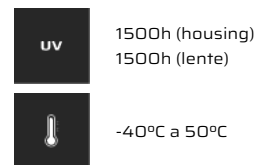

Illustrative Image

Technical Data:

Lens Material:	-
Housing Material:	-
Reflector Material:	-
Maximum Torque:	3 N.m
Weight:	0,0447 kg
Illumination:	LED

Certificate:

Homologated
Contran 970

Approvals:

Code	Side	Fix	Lens Color
8043.00.305	N/A	Rear M5	Crystal