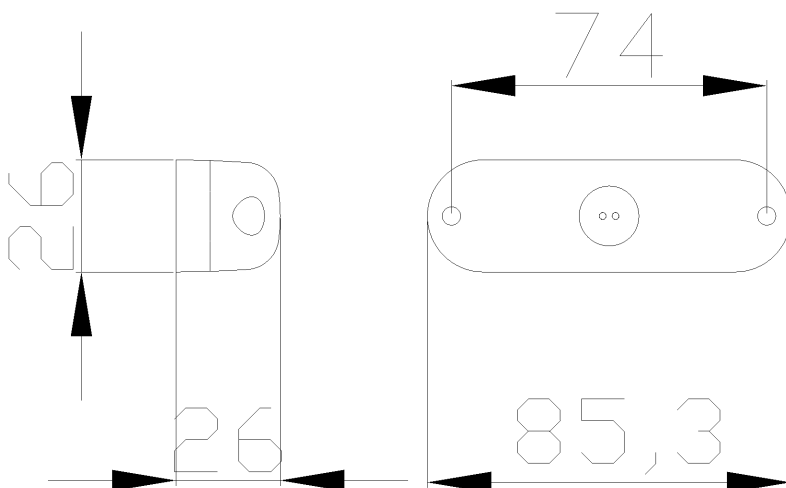

Technical Drawing:

Unit of measure in millimeters