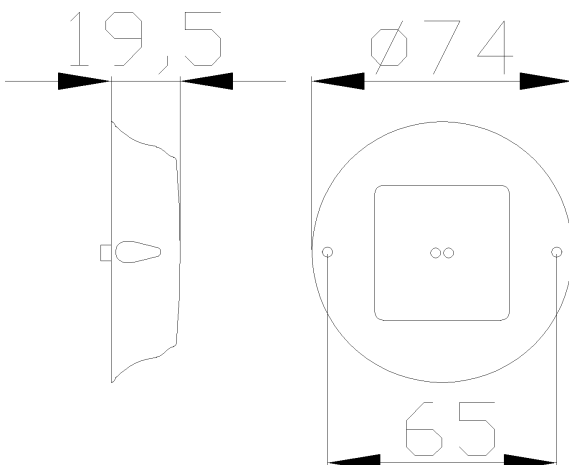

Technical Drawing:

Unit of measure in millimeters